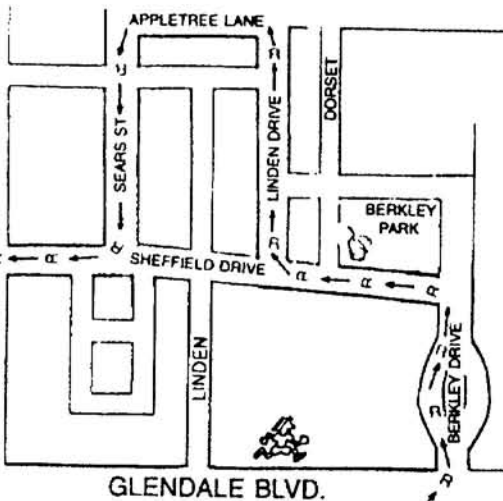

3 MILE

4 MILE

GLENDALE BLVD.

1 MILE

R W START FINISH

Court House

INDIANA

MONROE

FESTIVAL TENT CHECK-IN REGISTRATION AREA

WATER - AID STATION

R = 5 Mile Run  
W = 5 K Walk