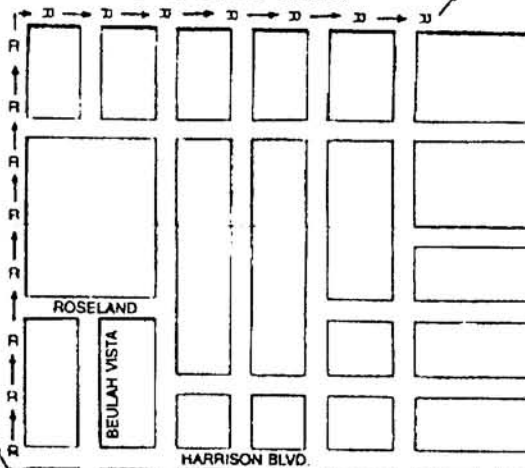

3 MILE

4 MILE

GLENDALE BLVD.

1 MILE

R W START FINISH

Court House

INDIANA

MONROE

FESTIVAL TENT CHECK-IN REGISTRATION AREA

WATER - AID STATION

R = 5 Mile Run  
W = 5 K Walk