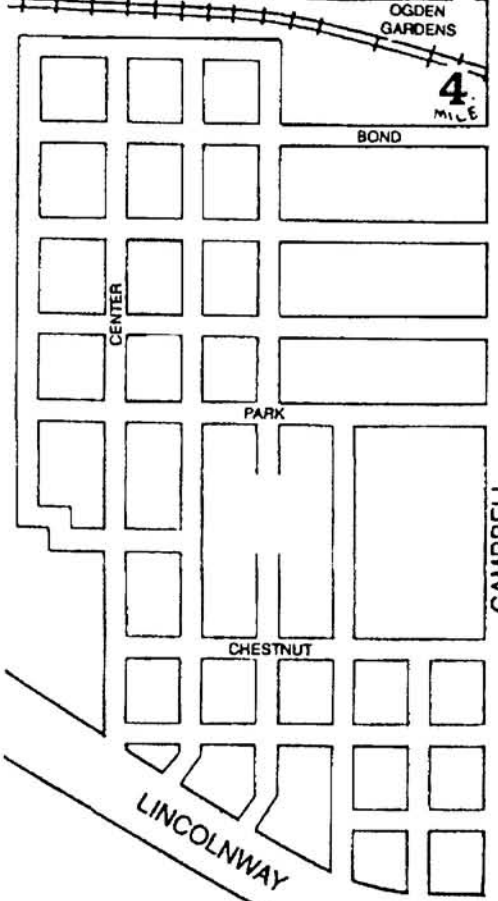

3 MILE

4 MILE

GLENDALE BLVD.

1 MILE

R W START FINISH

Court House

INDIANA

MONROE

FESTIVAL TENT CHECK-IN REGISTRATION AREA

WATER - AID STATION

R = 5 Mile Run  
W = 5 K Walk