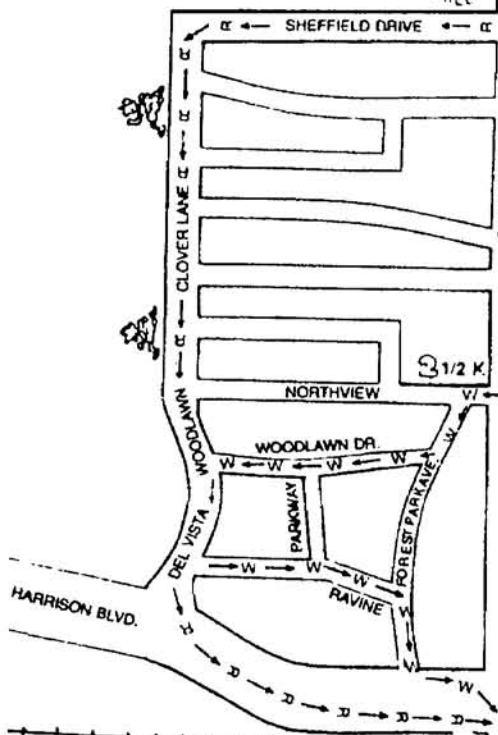

3 MILE

4 MILE

GLENDALE BLVD.

1 MILE

R W START FINISH

Court House

INDIANA

MONROE

FESTIVAL TENT CHECK-IN REGISTRATION AREA

WATER - AID STATION

R = 5 Mile Run  
W = 5 K Walk